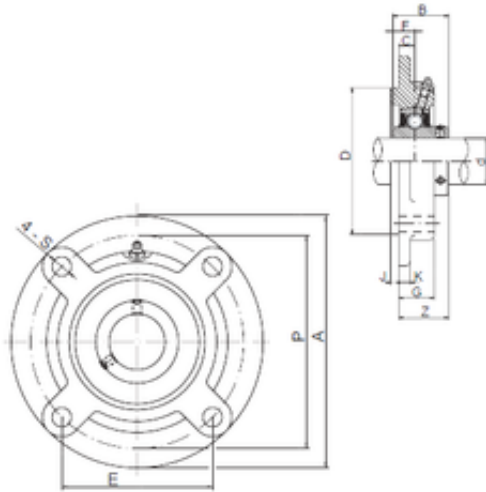

BEARING-MALAYCYA SDN.BHD.

35 mm x 92 mm x 49,2 mm ISO UCFCX07
bearing units

Bearing No. UCFCX07

Bore Diameter	35 mm
d	35 mm
P	111 mm
Z	39,2 mm
A	133 mm
B	49,2 mm
C	9 mm
D	92 mm
E	78,5 mm
F	19 mm
G	26 mm
J	11 mm
K	11 mm
S	12 mm
Bolt (G)	M10

UCFCX07 Bearing 2D drawings and 3D CAD models