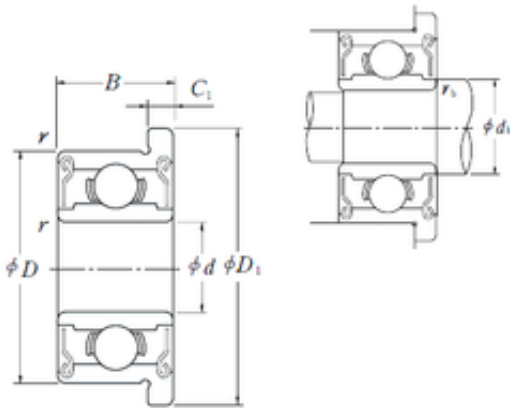

## BEARING-MALAYCYA SDN.BHD.

6 mm x 15 mm x 5 mm ISO F696-2RS deep groove ball bearings

Bearing No. F696-2RS

Size	6x15x5 mm
Bore Diameter	6 mm
Outer Diameter	15 mm
Width	5 mm
d	6 mm
D	15 mm
D1	17 mm
B	5 mm
r min.	0,2 mm
C1	1,2 mm

F696-2RS Bearing 2D drawings and 3D CAD models