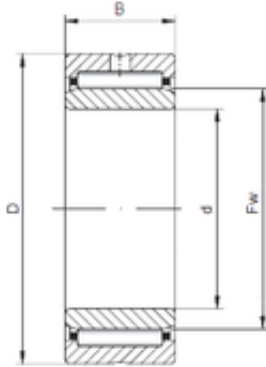

BEARING-MALAYCYA SDN.BHD.

7 mm x 17 mm x 10 mm ISO NA497 needle roller bearings

Bearing No. NA497

Size	7x17x10 mm
Bore Diameter	7 mm
Outer Diameter	17 mm
Width	10 mm
d	7 mm
Fw	9 mm
D	17 mm
B	10 mm
C	10 mm

NA497 Bearing 2D drawings and 3D CAD models