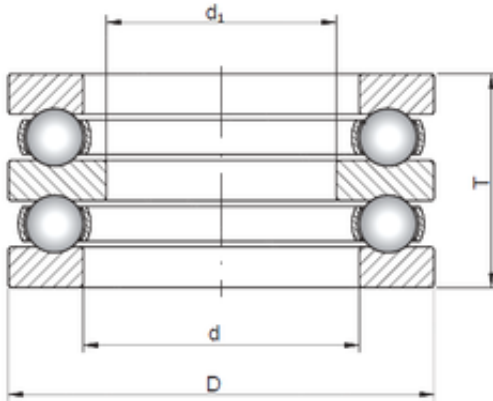

BEARING-MALAYCYA SDN.BHD.

ISO 52411 thrust ball bearings

Bearing No. 52411

Size	57x120x87 mm
Bore Diameter	57 mm
Outer Diameter	120 mm
Width	87 mm
d	57 mm
d1	45 mm
D	120 mm
T	87 mm

52411 Bearing 2D drawings and 3D CAD models