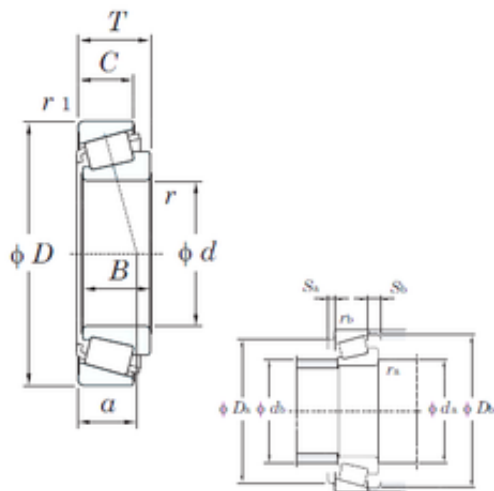

## BEARING-MALAYCYA SDN.BHD.

70 mm x 110 mm x 25 mm KOYO  
JLM813049/JLM813010 tapered roller bearings

Bearing No. JLM813049/JLM813010

JLM813049/JLM813010 Bearing 2D drawings and 3D  
CAD models

Size	70x110x26 mm
Bore Diameter	70 mm
Outer Diameter	110 mm
Width	26 mm
d	70 mm
D	110 mm
T	26 mm
B	25 mm
C	20,5 mm
a	26,1 mm
r min.	1 mm
r2 min.	2,5 mm
da min.	78 mm
Da	98 mm
db min	77 mm
ra max.	1 mm
rb max.	2,5 mm
Db	105 mm
Weight	0,89 Kg
Basic dynamic load rating (C)	103 kN
Basic static load rating (C0)	158 kN
(Grease) Lubrication Speed	3300 r/min
(Oil) Lubrication Speed	4400 r/min
Calculation factor (e)	0,49
Calculation factor (Y0)	0,68