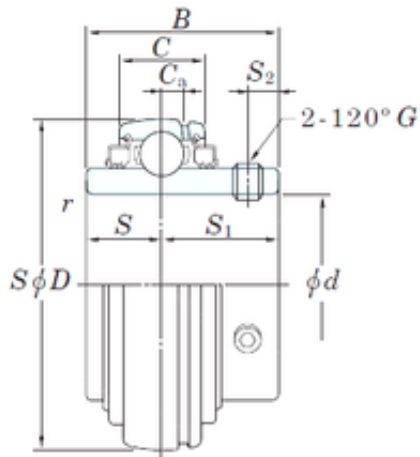

BEARING-MALAYCYA SDN.BHD.

44,45 mm x 85 mm x 49,2 mm KOYO
UC209-28L3 deep groove ball bearings

Bearing No. UC209-28L3

Size	44.45x85x49.2 mm
Bore Diameter	44,45 mm
Outer Diameter	85 mm
Width	49,2 mm
d	44,45 mm
D	85 mm
B	49,2 mm
C	22 mm
S1	30,2 mm
r min.	1,1 mm
C	6 mm
S	19 mm
S2	8 mm
Thread (G) - 5/16-24UNF	5/1624UNF
Weight	0,7 Kg
Basic dynamic load rating (C)	34,1 kN
Basic static load rating (C0)	21,3 kN

UC209-28L3 Bearing 2D drawings and 3D CAD models